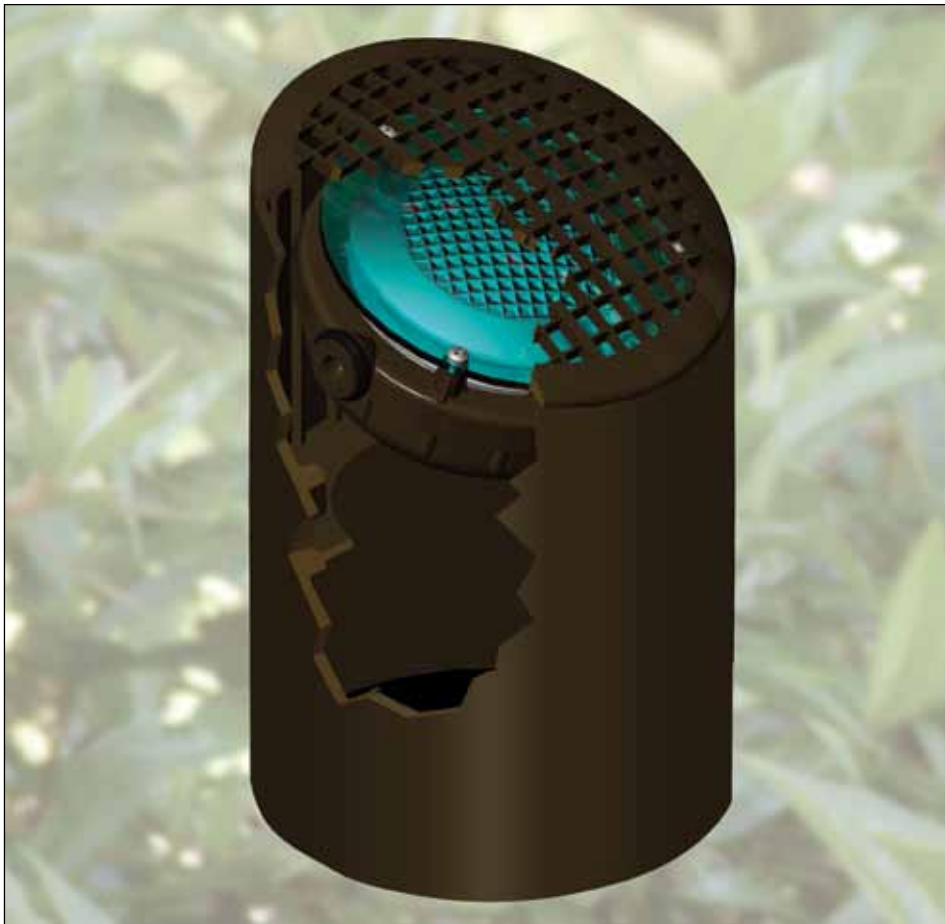

FX | LUMINAIRE®
CF-20, CF-35

SPECIALTY
LIGHTING

CRATEREFURBO® | FX LUMINAIRE®

THE ANSWER TO YOUR
WELLITE DREAMS

Patent Pending design and superior fire resistant materials address this industry-wide issue of fire risk with several Xclusive features. The integral honey comb grate serves to prevent debris build up and provides superior glare protection. Xclusive Xenon PAR36 lamps are available in both 20 and 35 watts.

Where the typical PAR36 lamp is rated at 300-3000 hours, the Luxor® Xenolux® lamp is rated at 8000 hours! Patent Pending rail system allows for easy lamp access and fine tuning. No sharp Stainless edges to cut your fingers. Xclusive Patent Pending KoolLenz® system provides wider beam spread and color temp modification to enhance green plant tones.

THE BEST HOUSE ON THE BLOCK

Fully encapsulated lamp housing keeps terminals and lamp from being stuck in the mud. This is a very common source of system problems with inferior PAR36 WellLite products. The CF goes both ways – just flip the housing and, as if by magic, the grate fits both sides! The grate is both Lawn Mower and Planter Debris approved for application flexibility.

This lighting fixture is rated for transient landscape moisture – it is not an underwater light.

UPLIGHTING
TREES

ARCHITECTURAL
ACCENTS

CRATEREFURBO® – ORDERING INFORMATION

CF comes standard with a 20 watt Xenolux® PAR36 lamp, and your choice of color.