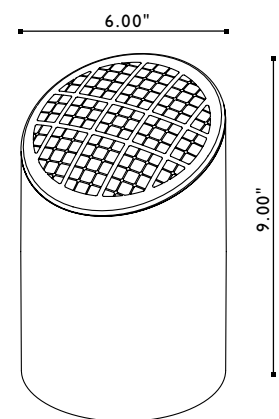

UPLIGHTING
TREES

ARCHITECTURAL
ACCENTS