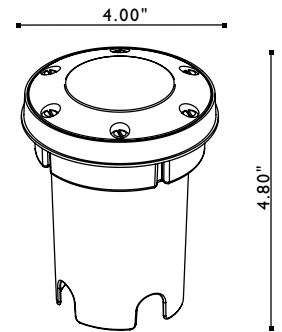

FX | LUMINAIRE®
FC-20

FAVOLOSOCaverna® | FX LUMINAIRE®

RETHINK LIGHTING BY GOING UNDERGROUND

At FX, we understand bigger is not always better. Like the MP miniature spotlight, the subterranean FC introduces glare-free controlled illumination into smaller scale spaces. Applications can include installing behind a potted plant and in front of the column at the entry to a stately residence. The variety of cowling and lamp options allows the FC to have an answer to most of lighting's pint-size problems.